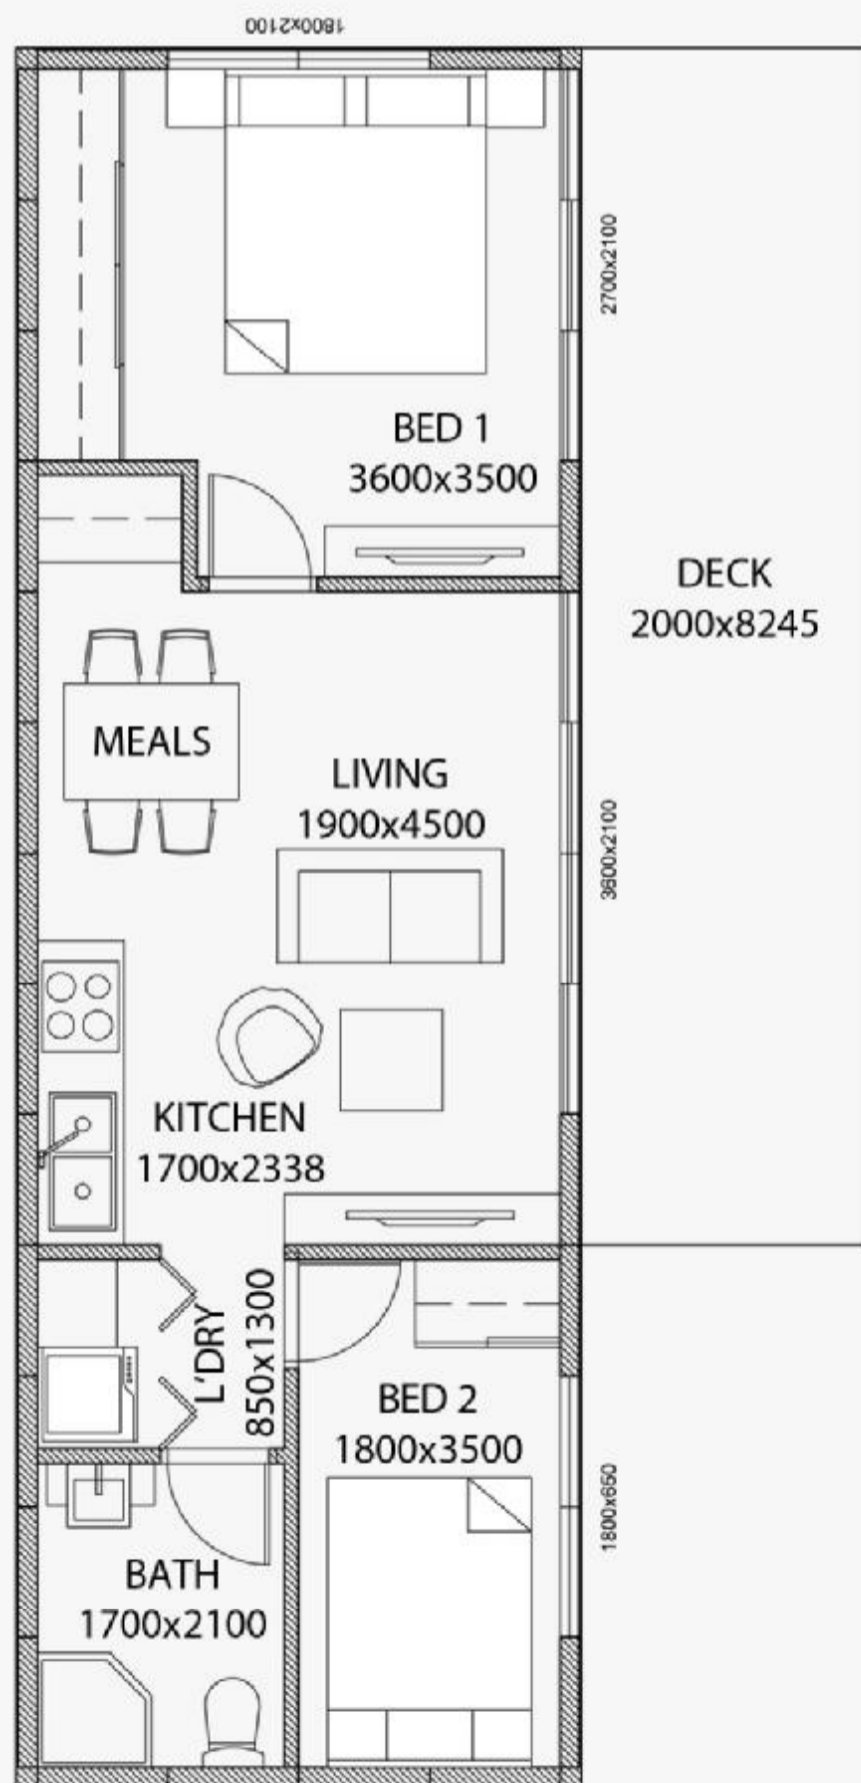

2 BED - 2

2

1

© HOMES4YOU

FEATURES

- 2 BED ROOM
- LIVING & KITCHEN
- BATH

AREA SPECIFICATIONS

LIVING AREA	46.64 m ²
DECK AREA	16.5 m ²

Building only: Width 3.89m and Depth 11.99m
Deck optional extra

HOMES4YOU
YOUR HOME, YOUR CHOICE

www.homes4you.com.au | sales@home4you.com.au