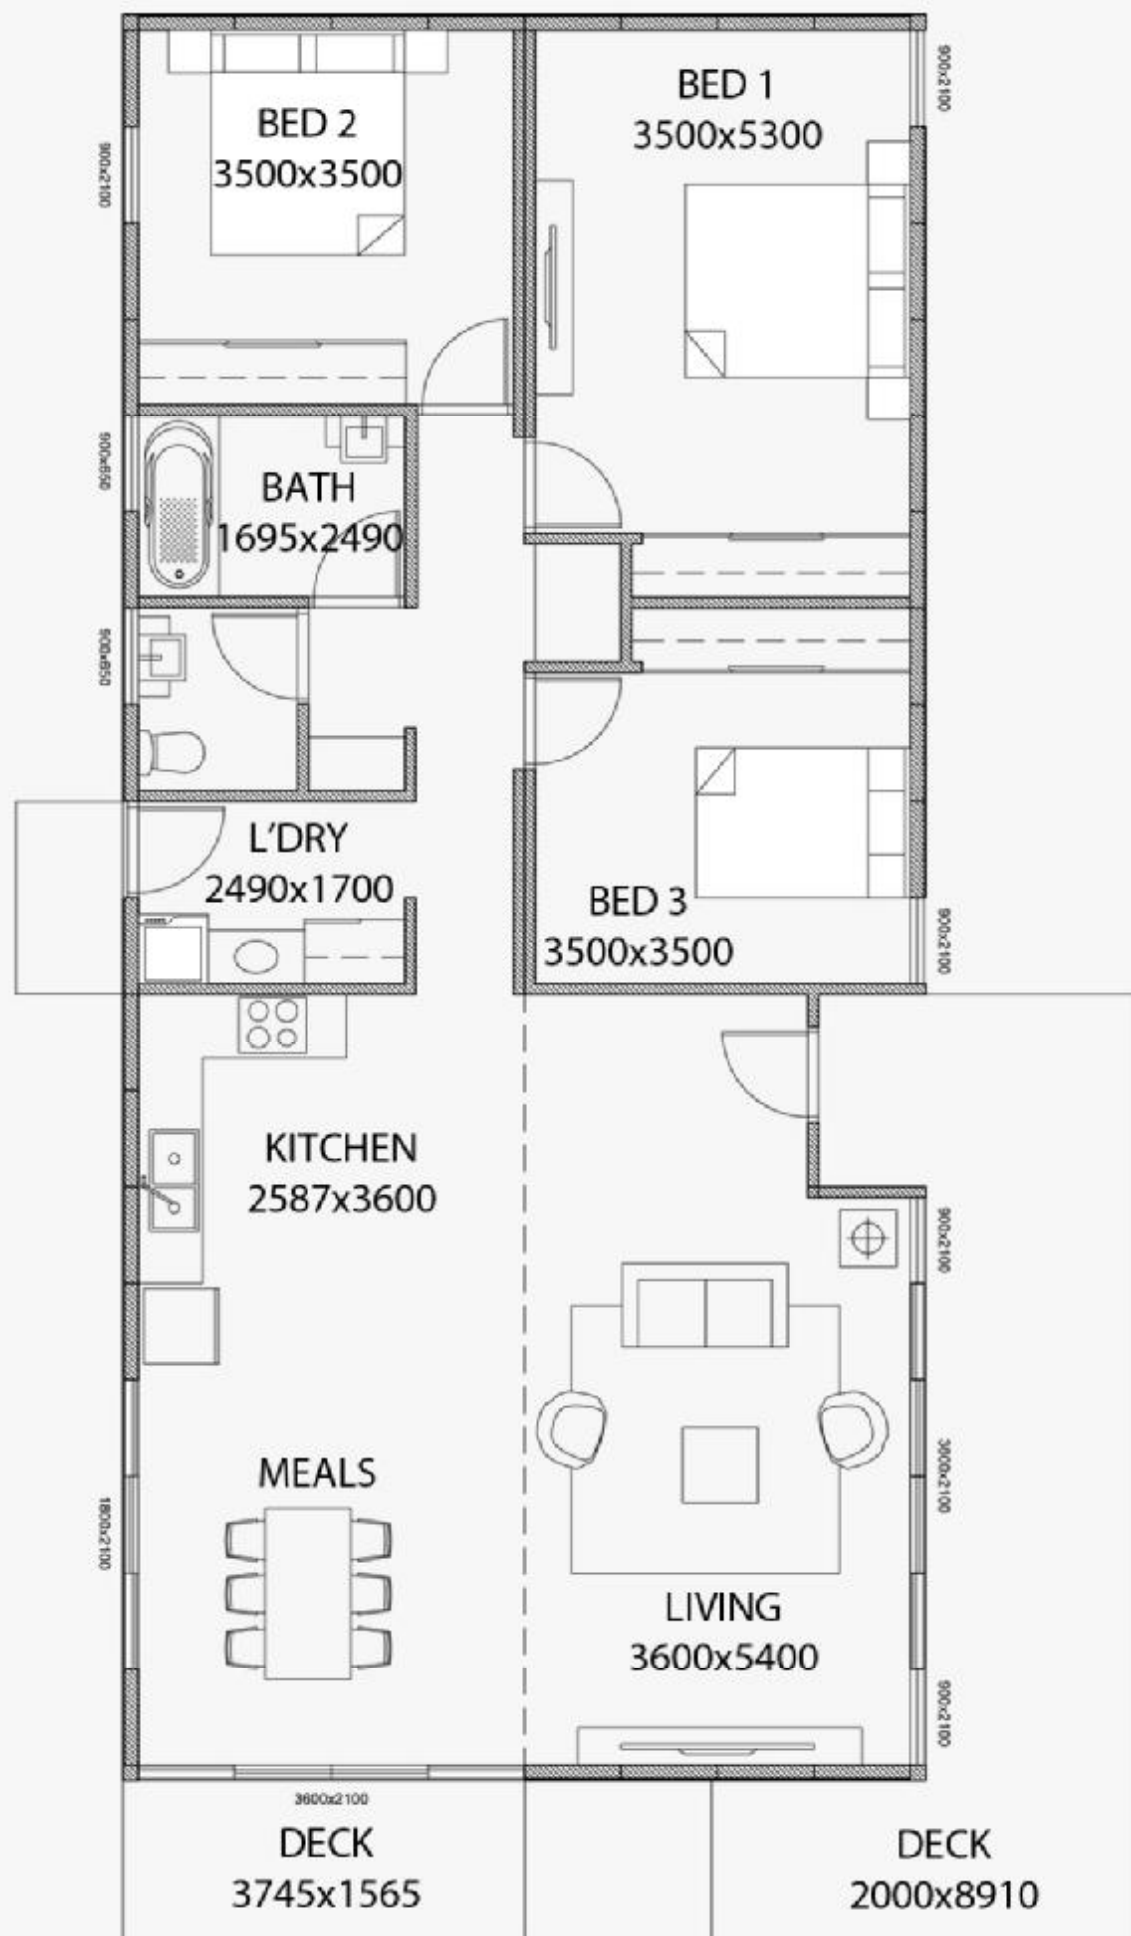

3 BED - 1

© HOMES4YOU

## FEATURES

- 3 BED ROOM
- LIVING & KITCHEN
- BATH

## AREA SPECIFICATIONS

LIVING AREA	123.5 m <sup>2</sup>
DECK AREA	23.6 m <sup>2</sup>

Building only: Width 7.49m and Depth 16.49m  
 Deck optional extra

**HOMES4YOU**  
 YOUR HOME, YOUR CHOICE

[www.homes4you.com.au](http://www.homes4you.com.au) | [sales@home4you.com.au](mailto:sales@home4you.com.au)